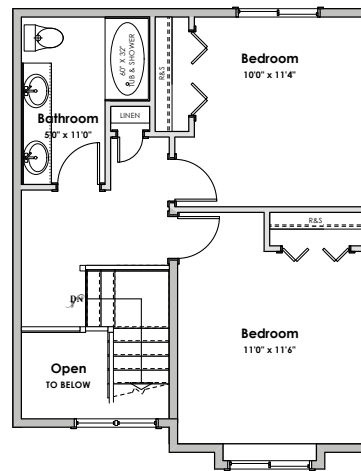

redwood

3 Bedroom 2.5 Bath
Main Floor Master
and Den

Total 1811 Sq Ft / Lot 17

Main Floor 1331 Sq Ft

Upper Level 480 Sq Ft

Check floor plans for details. The developers reserve the right to make modifications and changes to the information herein. Renderings, photos and sketches are representational and not accurate. Square footage is from architectural drawings. Dimensions, sizes, specifications, layouts and materials are approximate and subject to change without notice. E. & O.E.