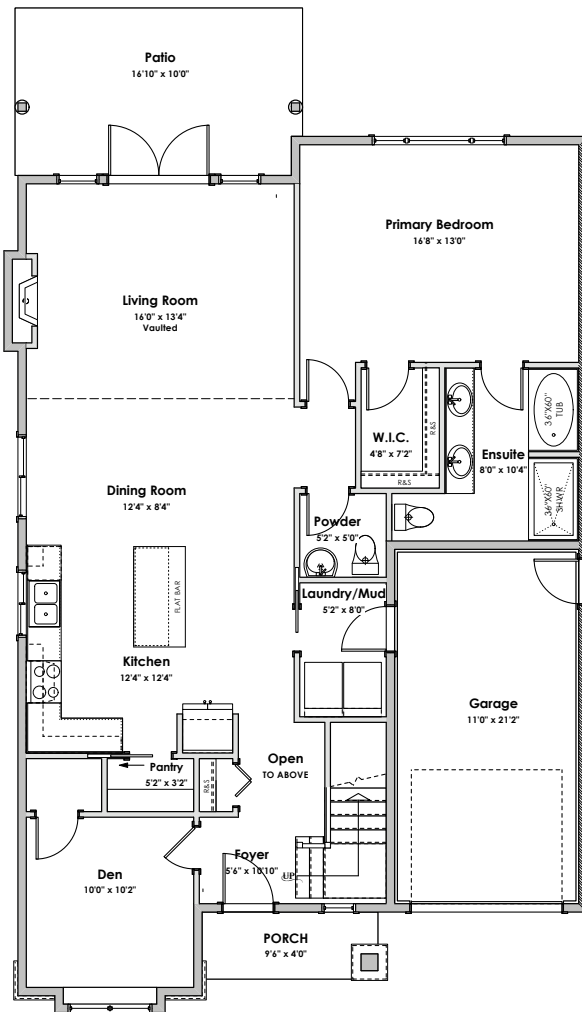

redwood

3 Bedroom 2.5 Bath
Main Floor Master
and Den

Total 1811 Sq Ft / Lot 17

Main Floor 1331 Sq Ft

Upper Level 480 Sq Ft

Check floor plans for details. The developers reserve the right to make modifications and changes to the information herein. Renderings, photos and sketches are representational and not accurate. Square footage is from architectural drawings. Dimensions, sizes, specifications, layouts and materials are approximate and subject to change without notice. E. & O.E.