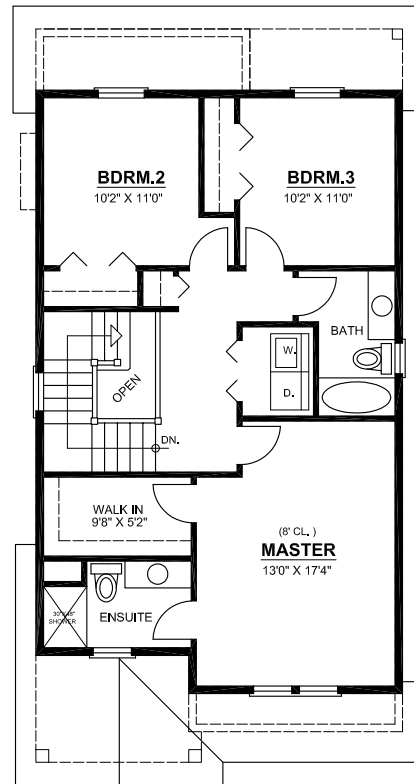

*tofino*

*3 Bedroom 2.5 Bath  
Covered Porch*

Total 1566 Sq Ft / Lots 16 & 18

Main Floor 720 Sq Ft

Upper Floor 846 Sq Ft

Check floor plans for details. The developers reserve the right to make modifications and changes to the information herein. Renderings, photos and sketches are representational and not accurate. Square footage is from architectural drawings. Dimensions, sizes, specifications, layouts and materials are approximate and subject to change without notice. E. & O.E.