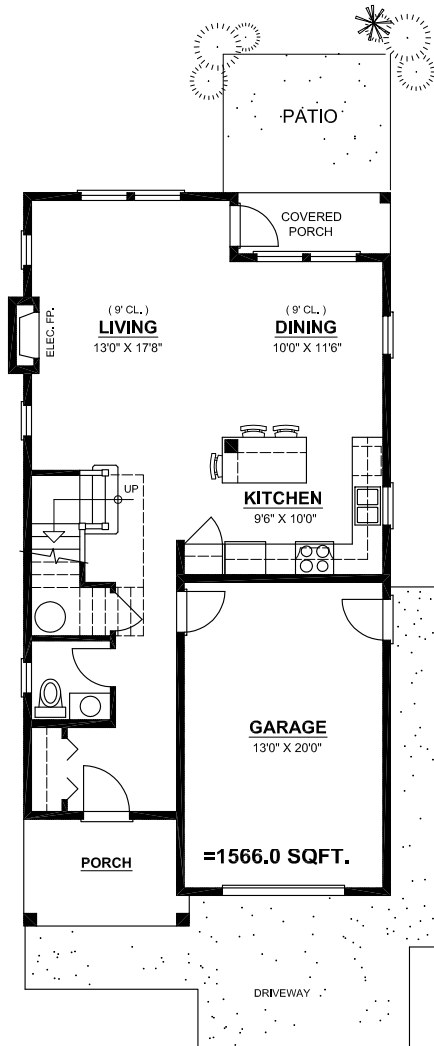

*tofino*

*3 Bedroom 2.5 Bath  
Covered Porch*

Total 1566 Sq Ft / Lots 16 & 18

Main Floor 720 Sq Ft

Upper Floor 846 Sq Ft

Check floor plans for details. The developers reserve the right to make modifications and changes to the information herein. Renderings, photos and sketches are representational and not accurate. Square footage is from architectural drawings. Dimensions, sizes, specifications, layouts and materials are approximate and subject to change without notice. E. & O.E.