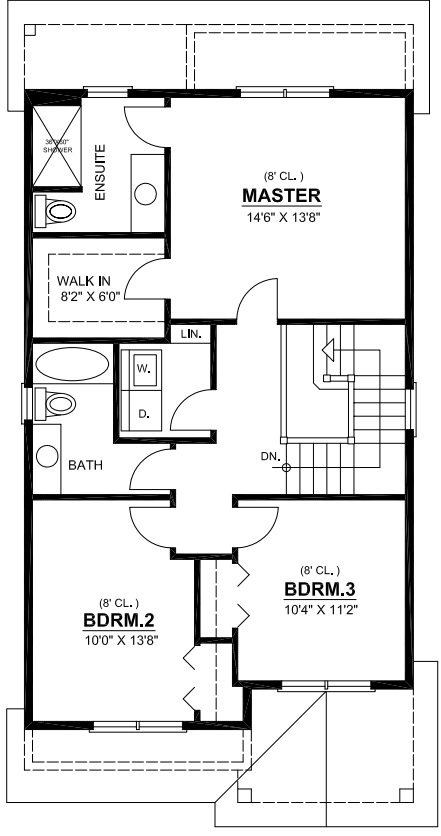

tofino

*3 Bedroom 2.5 Bath
Covered Porch*

Total 1566 Sq Ft / Lot 23

Main Floor 720 Sq Ft

Upper Floor 846 Sq Ft

Check floor plans for details. The developers reserve the right to make modifications and changes to the information herein. Renderings, photos and sketches are representational and not accurate. Square footage is from architectural drawings. Dimensions, sizes, specifications, layouts and materials are approximate and subject to change without notice. E. & O.E.