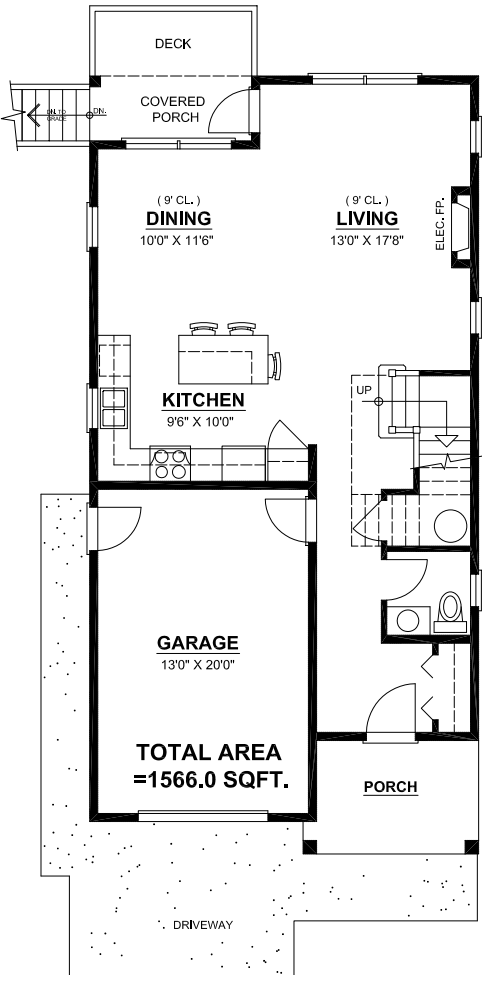

tofino

*3 Bedroom 2.5 Bath
Covered Porch*

Total 1566 Sq Ft / Lot 23

Main Floor 720 Sq Ft

Upper Floor 846 Sq Ft

Check floor plans for details. The developers reserve the right to make modifications and changes to the information herein. Renderings, photos and sketches are representational and not accurate. Square footage is from architectural drawings. Dimensions, sizes, specifications, layouts and materials are approximate and subject to change without notice. E. & O.E.