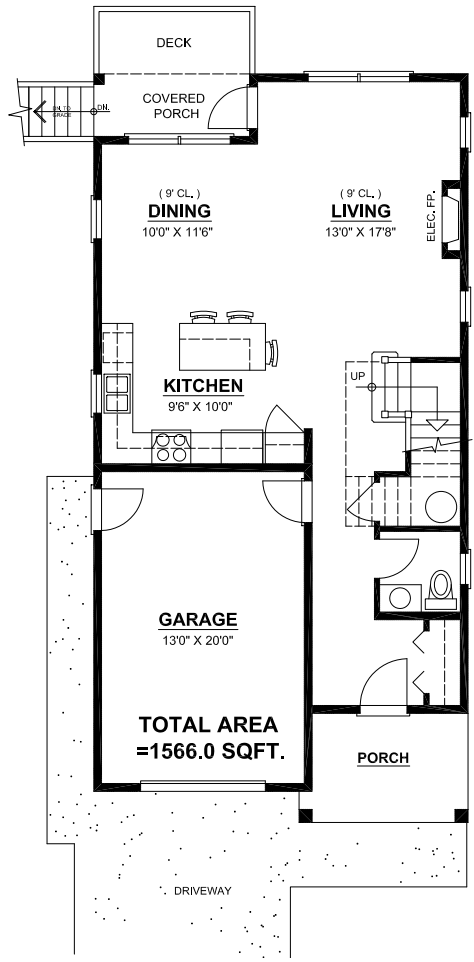

tofino

*3 Bedroom 2.5 Bath
Covered Porch*

Total 1566 Sq Ft / Lot 24

Main Floor 720 Sq Ft

Upper Floor 846 Sq Ft

Check floor plans for details. The developers reserve the right to make modifications and changes to the information herein. Renderings, photos and sketches are representational and not accurate. Square footage is from architectural drawings. Dimensions, sizes, specifications, layouts and materials are approximate and subject to change without notice. E. & O.E.