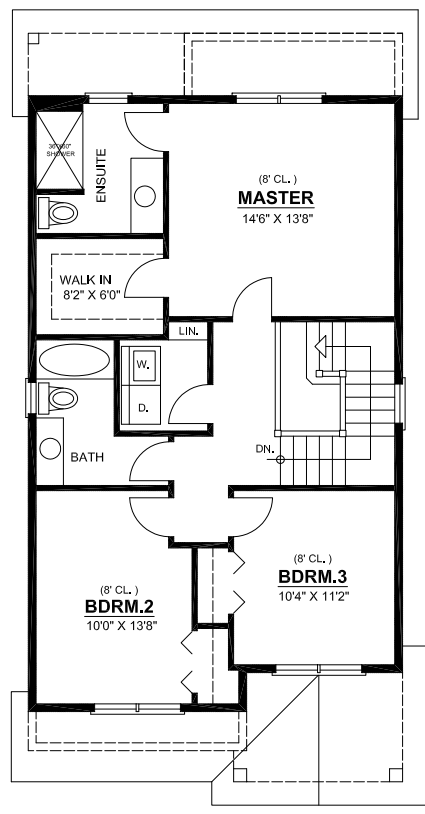

tofino

*3 Bedroom 2.5 Bath
Covered Porch*

Total 1566 Sq Ft / Lot 24

Main Floor 720 Sq Ft

Upper Floor 846 Sq Ft

Check floor plans for details. The developers reserve the right to make modifications and changes to the information herein. Renderings, photos and sketches are representational and not accurate. Square footage is from architectural drawings. Dimensions, sizes, specifications, layouts and materials are approximate and subject to change without notice. E. & O.E.