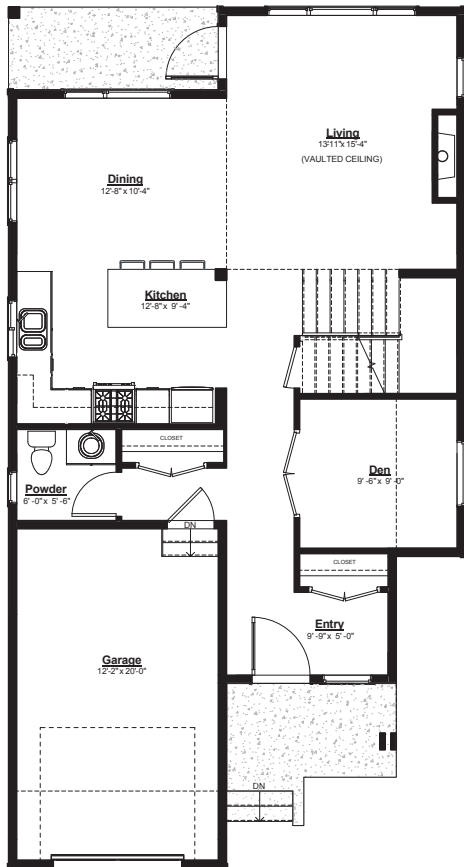

EXCLUSIVE CUSTOM HOMES. FINE CRAFTSMANSHIP. BUILT TO SUIT.

VIBE

AURA

PULSE

*aura*

WEST COAST MODERN SERIES

Main 908 Sq Ft

Second 888 Sq Ft