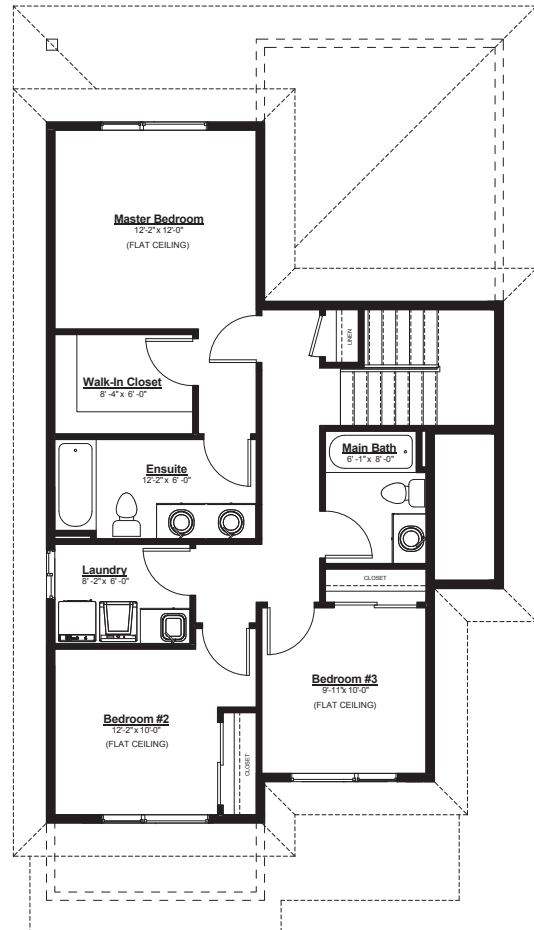

EXCLUSIVE CUSTOM HOMES. FINE CRAFTSMANSHIP. BUILT TO SUIT.

VIBE

AURA

PULSE

*aura*

WEST COAST MODERN SERIES

Main 908 Sq Ft

Second 888 Sq Ft