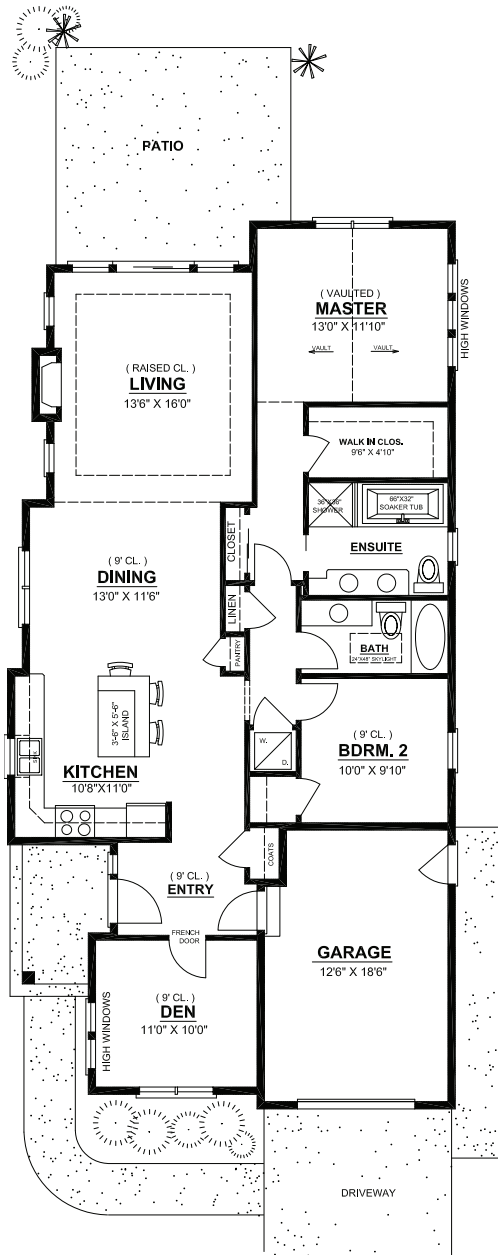

elm

Total 1380 Sq Ft

FRONT ELEVATION

Main Floor 1383 Sq Ft

This is for informational purposes only. All images used are representative only. The developer reserves the right to modify or change sizes, prices, layouts and specifications without notice.