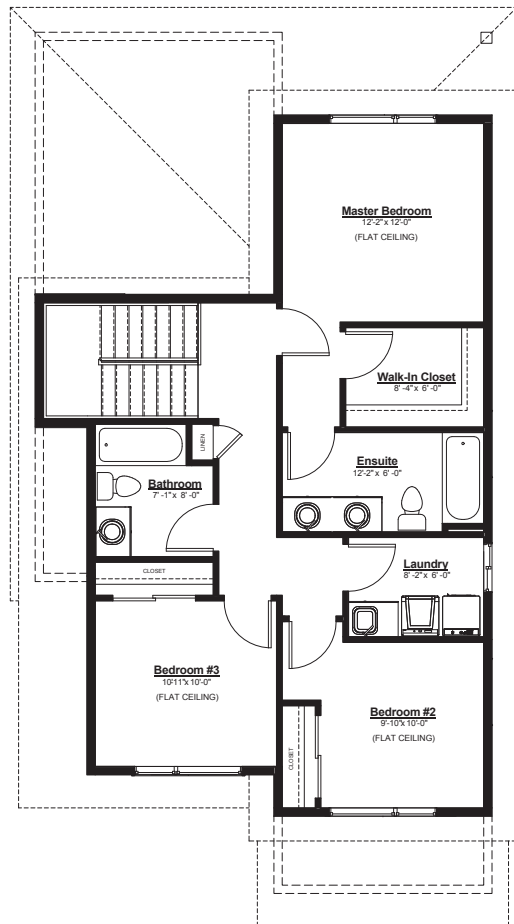

EXCLUSIVE CUSTOM HOMES. FINE CRAFTSMANSHIP. BUILT TO SUIT.

VIBE

AURA

PULSE

*pulse*

WEST COAST MODERN SERIES

Main 910 Sq Ft

Second 910 Sq ft