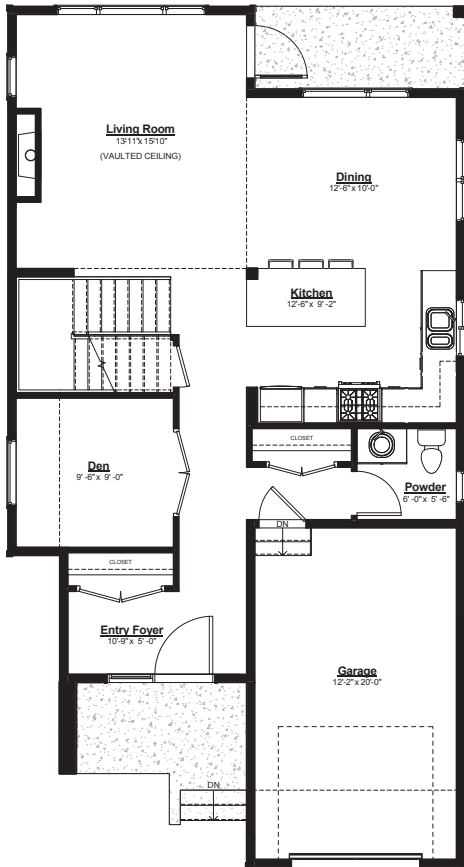

EXCLUSIVE CUSTOM HOMES. FINE CRAFTSMANSHIP. BUILT TO SUIT.

VIBE

AURA

PULSE

*pulse*

WEST COAST MODERN SERIES

Main 910 Sq Ft

Second 910 Sq ft