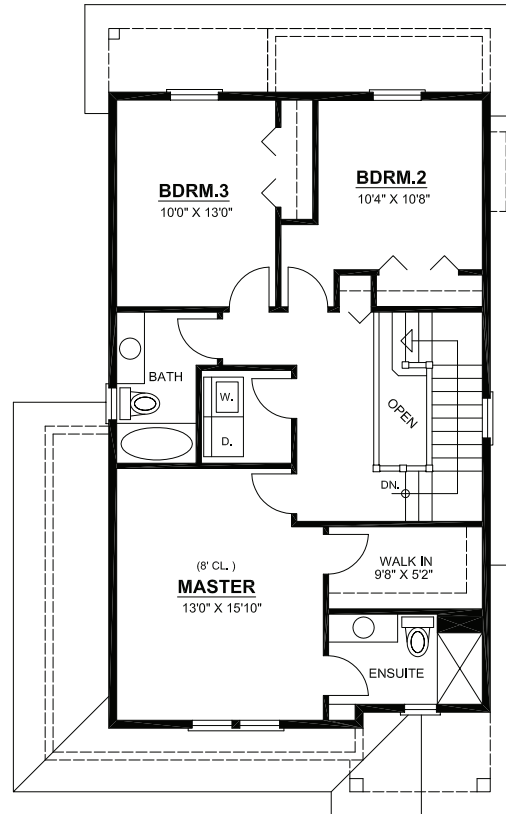

WOODLAND  
CREEK

sombrio

Total 1576 Sq Ft

Main Floor 704 Sq Ft

Upper Floor 872 Sq Ft

This is for informational purposes only. All images used are representative only. The developer reserves the right to modify or change sizes, prices, layouts and specifications without notice.