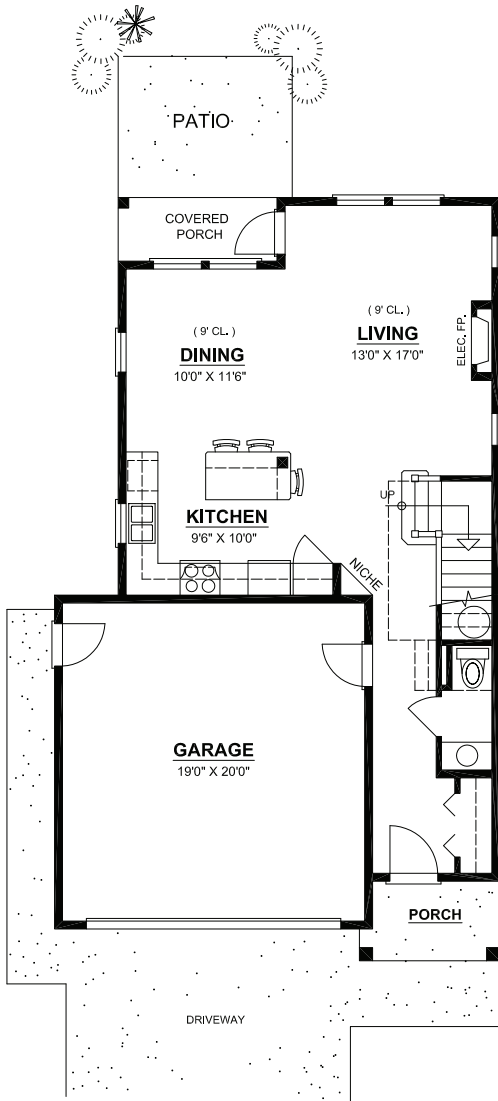

WOODLAND  
CREEK

sombrio

Total 1576 Sq Ft

Main Floor 704 Sq Ft

Upper Floor 872 Sq Ft

This is for informational purposes only. All images used are representative only. The developer reserves the right to modify or change sizes, prices, layouts and specifications without notice.