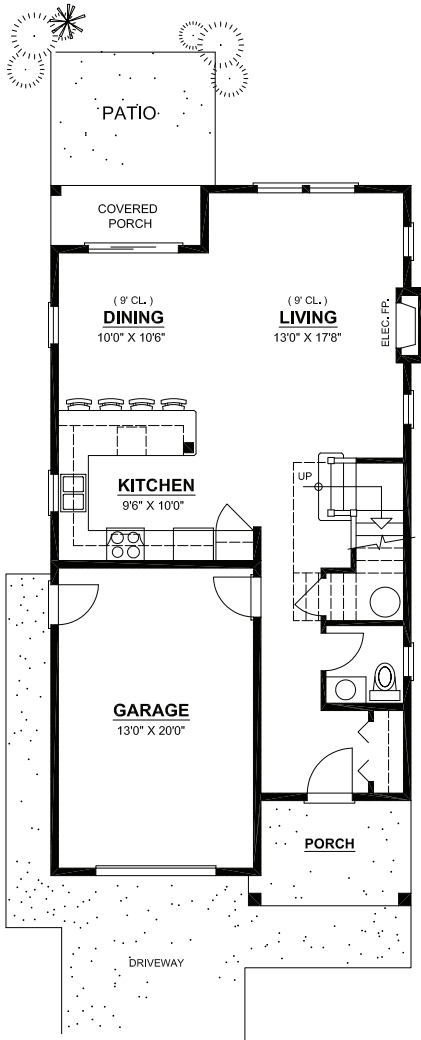

tofino

Total 1566 Sq Ft

Main Floor 720 Sq Ft

Upper Floor
Option 1

Upper Floor
Option 2

Upper Floor 846 Sq Ft