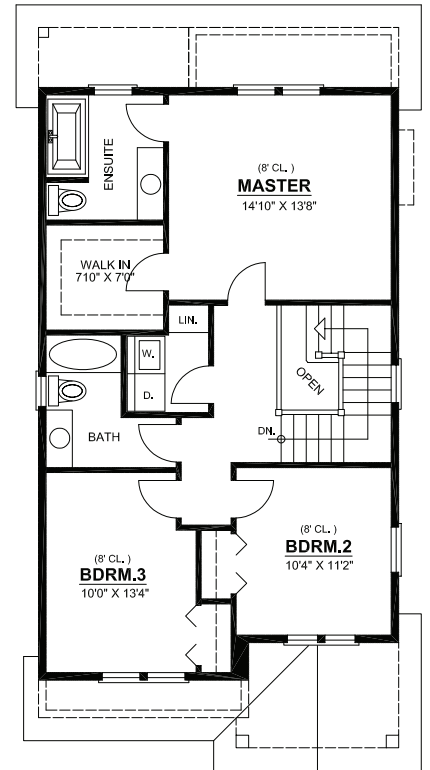

tofino

Total 1566 Sq Ft

Main Floor 720 Sq Ft

Upper Floor
Option 1

Upper Floor
Option 2

Upper Floor 846 Sq Ft