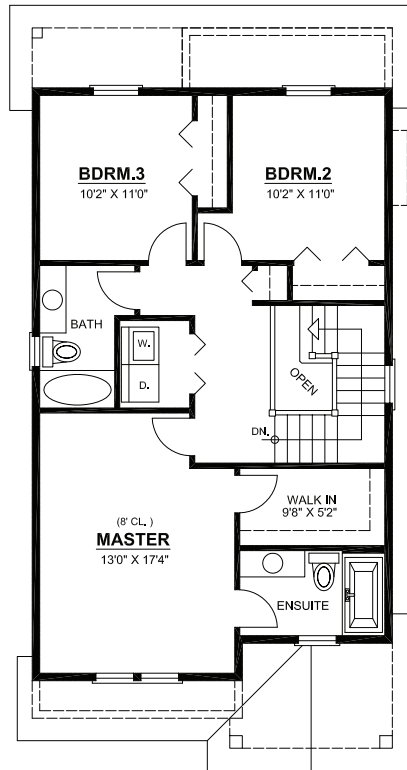

tofino

Total 1566 Sq Ft

Main Floor 720 Sq Ft

Upper Floor
Option 1

Upper Floor
Option 2

Upper Floor 846 Sq Ft