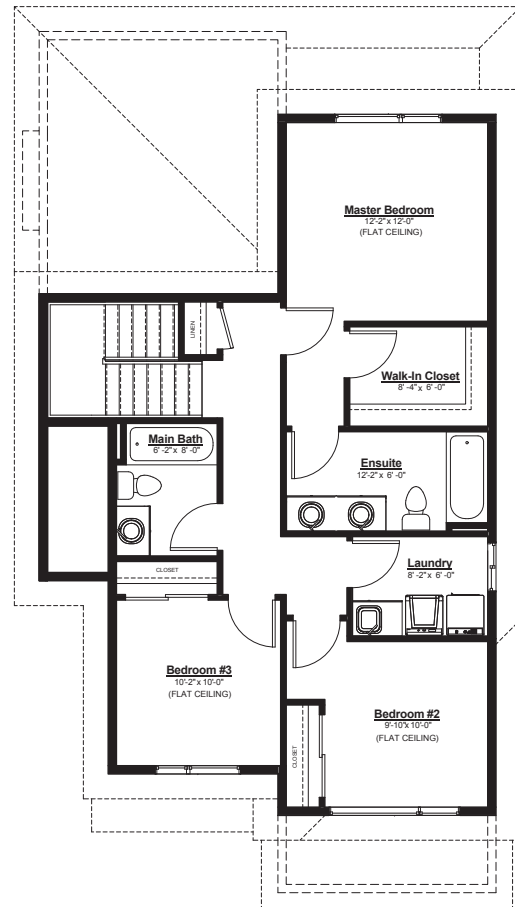

EXCLUSIVE CUSTOM HOMES. FINE CRAFTSMANSHIP. BUILT TO SUIT.

VIBE

AURA

PULSE

*vibe*

WEST COAST MODERN SERIES

Main 908 Sq Ft

Second 888 Sq ft