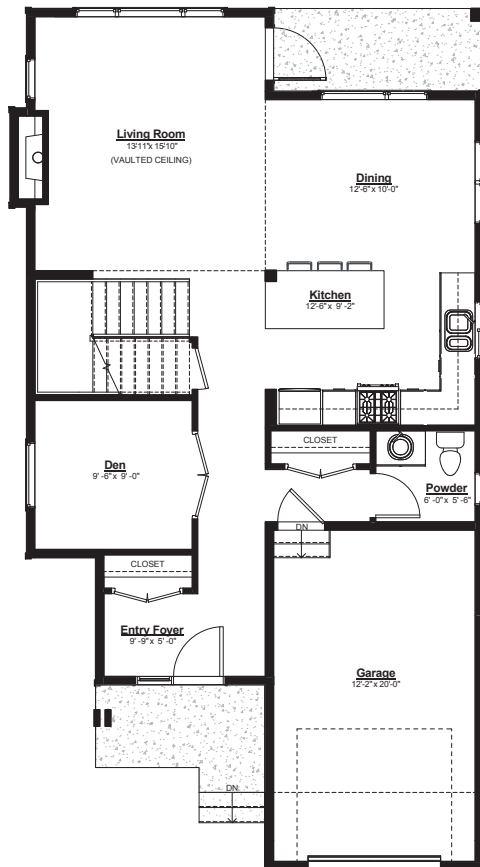

EXCLUSIVE CUSTOM HOMES. FINE CRAFTSMANSHIP. BUILT TO SUIT.

VIBE

AURA

PULSE

*vibe*

WEST COAST MODERN SERIES

Main 908 Sq Ft

Second 888 Sq ft